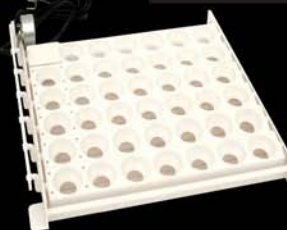

NEW!!!

Brower Economy Incubator and Turner

SIMPLE AND EASY TO OPERATE!

INCUBATOR

◀ Ei20: Still Air Incubator

◀ Ei20WF:
Circulated
Air Incubator

- Simple to Operate Solid State Control Maintains Ideal Incubating Temperature
- Farm, Classroom, Laboratory, Serious Hobbyist Use
- Hatch Up to 40 Large Eggs or Up to 120 Quail Eggs
- Poly Liner Allows for Easy Clean Up
- One Year Warranty

Houghton, IA USA

www.browerequip.com

800-553-1791

SOLD SEPARATELY

EiAT: AUTOMATIC TURNER
Automatic Turner with 6 Universal
Egg Racks. 41 Egg Capacity.

EiSBR: SMALL BIRD RACKS
For Use With Automatic Turner.
6 Small Egg Racks.
120 Egg Capacity

SAVE TIME
BY ELIMINATING
HAND TURNING

EGG TURNER

AUTOMATIC TURNER WITH 6 UNIVERSAL RACKS

Model: EIAT

- Turns Eggs Safely and Automatically
- No Assembly Required
- 41 Egg Capacity
- Thermometer Included
- Dishwasher Safe
- Racks Snap out for easy Cleaning