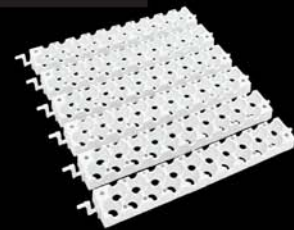

NEW!!!

Brower Economy Incubator and Turner

SIMPLE AND EASY TO OPERATE!

INCUBATOR

◀ Ei20: Still Air Incubator

◀ Ei20WF:
Circulated
Air Incubator

- Simple to Operate Solid State Control Maintains Ideal Incubating Temperature
- Farm, Classroom, Laboratory, Serious Hobbyist Use
- Hatch Up to 40 Large Eggs or Up to 120 Quail Eggs
- Poly Liner Allows for Easy Clean Up
- One Year Warranty

Houghton, IA USA

www.browerequip.com

800-553-1791

SOLD SEPARATELY

EiAT: AUTOMATIC TURNER
Automatic Turner with 6 Universal
Egg Racks. 41 Egg Capacity.

EiSBR: SMALL BIRD RACKS
For Use With Automatic Turner.
6 Small Egg Racks.
120 Egg Capacity

SAVE TIME
BY ELIMINATING
HAND TURNING

EGG TURNER

AUTOMATIC TURNER WITH 6 UNIVERSAL RACKS

Model: EIAT

- Turns Eggs Safely and Automatically
- No Assembly Required
- 41 Egg Capacity
- Thermometer Included
- Dishwasher Safe
- Racks Snap out for easy Cleaning