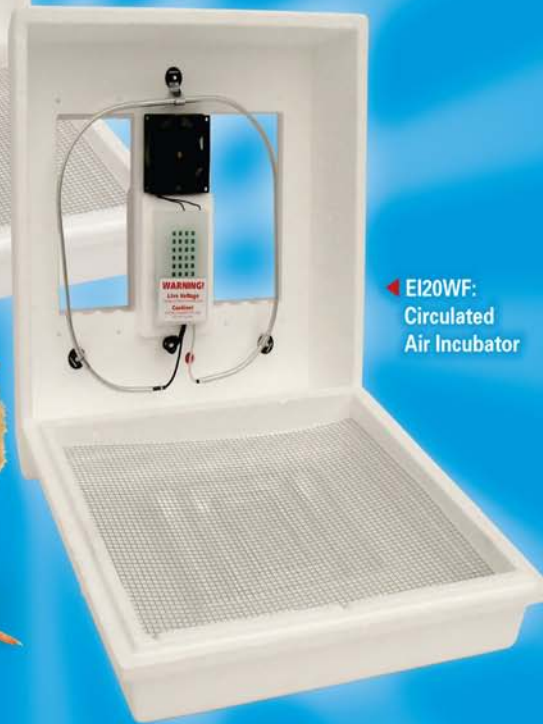

NEW!!!

Brower Economy Incubator and Turner

SIMPLE AND EASY TO OPERATE!

INCUBATOR

◀ Ei20: Still Air Incubator

◀ Ei20WF:
Circulated
Air Incubator

- Simple to Operate Solid State Control Maintains Ideal Incubating Temperature
- Farm, Classroom, Laboratory, Serious Hobbyist Use
- Hatch Up to 40 Large Eggs or Up to 120 Quail Eggs
- Poly Liner Allows for Easy Clean Up
- One Year Warranty

Houghton, IA USA

www.browerequip.com

800-553-1791

SOLD SEPARATELY

EiAT: AUTOMATIC TURNER
Automatic Turner with 6 Universal
Egg Racks. 41 Egg Capacity.

EiSBR: SMALL BIRD RACKS
For Use With Automatic Turner.
6 Small Egg Racks.
120 Egg Capacity

SAVE TIME
BY ELIMINATING
HAND TURNING

EGG TURNER

AUTOMATIC TURNER WITH 6 UNIVERSAL RACKS

Model: EIAT

- Turns Eggs Safely and Automatically
- No Assembly Required
- 41 Egg Capacity
- Thermometer Included
- Dishwasher Safe
- Racks Snap out for easy Cleaning